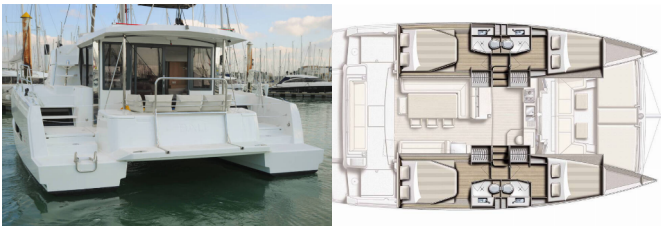

BALI 4.1

Sinope (2020)

Pollen Maritime AS • Martin Linges Vei 25 • Fornebu • Norway

Phone: +47 41 197 474

E-mail: booking@holiday-yacht-charter.com

Web: holiday-yacht-charter.com

Yacht Base	Preveza, Main Port, Greece
Yacht ID	750
Yacht Brands	Catana
Yacht Name	Sinope
Production Year	2020
Length	12.35 M
Cabins	4 + 2
Berths	8 + 1 + 2
Persons	11
WC/Shower	4

COMFORT: Bed linen, Cockpit cushions, Towels

DECK: Cockpit table, Cockpit/stern, outside shower, Dinghy, Electric anchor windlass, Electric outboard engine, Gangway, Outboard engine, Sprayhood, Swimming ladder

ENTERTAINMENT: Snorkeling equipment

GALLEY: Coffee machine, Hot water, Refrigerator

INTERIOR: Convertible table in salon, Electric toilet

NAVIGATION: Autopilot, GPS chart plotter, Radar reflector, Wind/speed/depth instruments