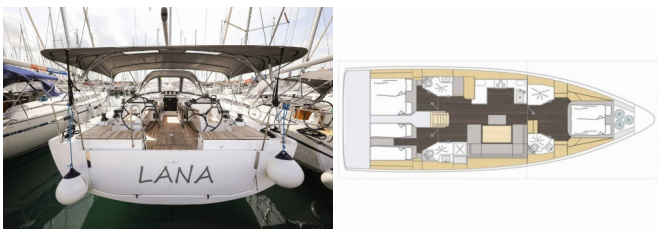

BAVARIA C46

Lana (2024)

Pollen Maritime AS • Martin Linges Vei 25 • Fornebu • Norway

Phone: +47 41 197 474

E-mail: booking@holiday-yacht-charter.com

Web: holiday-yacht-charter.com

Yacht Base	Marina Kornati, Biograd, Croatia
Yacht ID	7490
Yacht Brands	Bavaria
Yacht Name	Lana
Production Year	2024
Length	14.50 M
Cabins	3
Berths	6 + 2
Persons	8
WC/Shower	3

COMFORT: Pillows

DECK: Anchor with chain, Bimini top, Bosun's chair (Safe seat) (boatswain's chair), Cockpit grill, Cockpit light, Cockpit/stern, outside shower, Dinghy, Electric anchor windlass, Fenders, Folding cockpit table, Mooring ropes, Spare anchor (Reserve, Auxiliary anchor), Sprayhood, Teak cockpit