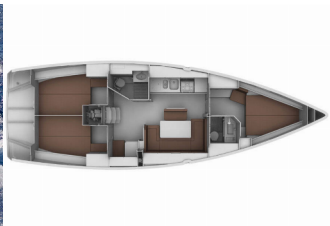

Yacht Base	Preveza, Main Port, Greece
Yacht ID	7236
Yacht Brands	Bavaria
Yacht Name	Sylvia
Production Year	2013
Length	12.35 M
Cabins	3
Berths	6 + 1
WC/Shower	2

**DECK:** Bimini top, Electric anchor windlass, Gangway, Hydraulic lifting swimming platform, Mooring ropes, Repair box for dinghy, Reserve motor oil, Sprayhood

**ENTERTAINMENT:** Radio CD mp3 player

**INTERIOR:** Electric fans in cabins, Electric toilet

**NAVIGATION:** Autopilot, Bow thruster, Echosounder/Depthsounder, GPS chart plotter - cockpit, Speedometer (Speed log), Wind instrument/Anemometer