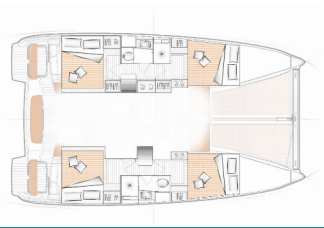

EXCESS 11

Okiroi (2023)

Pollen Maritime AS • Martin Linges Vei 25 • Fornebu • Norway

Phone: +47 41 197 474

E-mail: booking@holiday-yacht-charter.com

Web: holiday-yacht-charter.com

Yacht Base	Skiathos, Greece
Yacht ID	7208
Yacht Brands	Excess
Yacht Name	Okiroi
Production Year	2023
Length	11.42 M
Cabins	4 + 2
Berths	8 + 2
WC/Shower	2