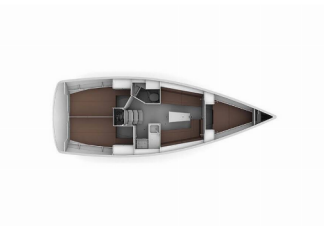

BAVARIA CRUISER 34

Lilith (2023)

Pollen Maritime AS • Martin Linges Vei 25 • Fornebu • Norway

Phone: +47 41 197 474

E-mail: booking@holiday-yacht-charter.com

Web: holiday-yacht-charter.com

Yacht Base	ACI Marina Split, Croatia
Yacht ID	7204
Yacht Brands	Bavaria
Yacht Name	Lilith
Production Year	2023
Length	9.99 M
Cabins	3
Berths	6 + 1
Persons	7
WC/Shower	1

COMFORT: Bed linen, Blankets, Pillows

DECK: Anchor with chain, Anchor with rope, Bathing platform, Bilge pump - Mechanic, Bimini top, Black ball, Boat hook, Bosun's chair (Safe seat) (boatswain's chair), Cockpit/stern, outside shower, Deck brush, Dinghy, Dinghy (byboat) pump, Electric anchor windlass, Fenders, Fuel funnel, Gangway, Jerry cans for diesel, Main anchor, Main Deck Compass, Mooring ropes, Outboard engine, Plastic bucket, Sprayhood, Swimming ladder, Teak cockpit, Water hose, Winch handles