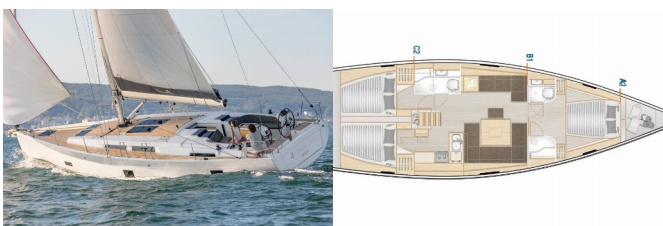

HANSE 458

Ella (2020)

Pollen Maritime AS • Martin Linges Vei 25 • Fornebu • Norway

Phone: +47 41 197 474

E-mail: booking@holiday-yacht-charter.com

Web: holiday-yacht-charter.com

Yacht Base	Kos, Kos Marina, Greece
Yacht ID	7177
Yacht Brands	Hanse Yachts
Yacht Name	Ella
Production Year	2020
Length	14.04 M
Cabins	3
Berths	6 + 2
WC/Shower	2

COMFORT: Cockpit cushions

DECK: Bimini top, Sprayhood, Swimming ladder

GALLEY: Kitchen utensils (Galley equipment, cutlery)

INTERIOR: Convertible table in salon, Electric fans in cabins, Electric toilet

NAVIGATION: Autopilot, Bow thruster, GPS chart plotter - cockpit