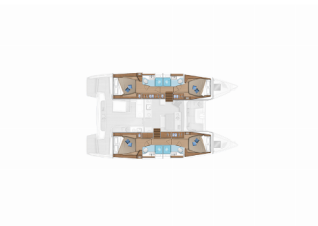

Yacht Base	ACI Marina Skradin, Croatia
Yacht ID	7106
Yacht Brands	Lagoon
Yacht Name	First Care
Production Year	2023
Length	13.99 M
Cabins	4 + 2
Berths	8 + 2
Persons	12
WC/Shower	4 + 1

COMFORT: Bedlinen and towels, Cockpit cushions, Deck cushions

DECK: Anchor chain counter, Bimini top, Bimini Top - Mini, Black ball, Black conus, Cockpit table, Dinghy, Dinghy with outboard engine, Electric anchor windlass, Hydraulic gangway, Outboard engine

ENTERTAINMENT: Fusion radio, Outdoor speakers, Stand up paddle (SUP), Wi-Fi Internet

GALLEY: Kitchen utensils (Galley equipment, cutlery), NESPRESSO coffee machine, Refrigerator

INTERIOR: Convertible table in salon, Electric toilet

NAVIGATION: Autopilot, GPS chart plotter - cockpit

SAFETY: Flags QNC, Set of tools, Torch, Wire (shroud) cutter

SAILS: Electric winch, Lazy bag, Lazy jacks

YACHT ELECTRICS: Air Conditioning, Generator, Shore connection 220 V, Solar panels, Watermaker - desalinator