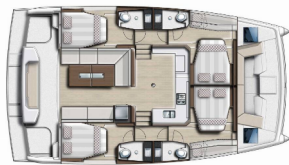

Yacht Base	Marina Kastela, Croatia
Yacht ID	7088
Yacht Brands	Catana
Yacht Name	Toma
Production Year	2023
Length	12.31 M
Cabins	4
Berths	8 + 2
Persons	10
WC/Shower	4

**COMFORT:** Bed linen, Cockpit cushions, Sun mattresses

**DECK:** Bathing platform, Bimini top, Cockpit table, Cockpit/stern, outside shower, Dinghy, Forward cockpit, Grill/Barbecue/Plancha, Sprayhood

**ENTERTAINMENT:** Outdoor speakers, Radio CD mp3 player