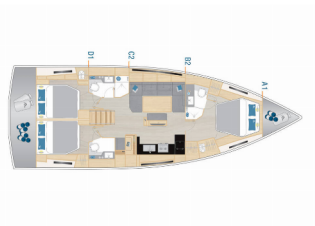

HANSE 460

Pisch (2024)

Pollen Maritime AS • Martin Linges Vei 25 • Fornebu • Norway

Phone: +47 41 197 474

E-mail: booking@holiday-yacht-charter.com

Web: holiday-yacht-charter.com

Yacht Base	Marina Kastela, Croatia
Yacht ID	7066
Yacht Brands	Hanse Yachts
Yacht Name	Pisch
Production Year	2024
Length	14.60 M
Cabins	3
Berths	6 + 2
Persons	8
WC/Shower	3

COMFORT: Bed linen, Cockpit cushions

DECK: Bathing platform, Bimini top, Cockpit table, Cockpit/stern, outside shower, Dinghy, Electric anchor windlass, Sprayhood, Teak cockpit, Teak deck

ENTERTAINMENT: DVD player, Outdoor speakers, Radio CD player, TV