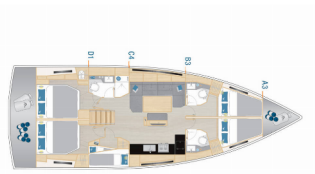

Yacht Base	Dubrovnik, Komolac, ACI Marina Dubrovnik, Croatia
Yacht ID	7043
Yacht Brands	Hanse Yachts
Yacht Name	Aventura
Production Year	2022
Length	14.60 M
Cabins	5
Berths	10 + 2
Persons	12
WC/Shower	3

COMFORT: Bed linen, Cockpit cushions

DECK: Bathing platform, Bimini top, Cockpit table, Cockpit/stern, outside shower, Dinghy, Electric anchor windlass, Sprayhood, Teak cockpit

ENTERTAINMENT: Outdoor speakers, Radio CD player

GALLEY: Gas cookers, Hot water, Kitchen utensils (Galley equipment, cutlery), Oven, Refrigerator

NAVIGATION: Autopilot, Bow thruster, GPS chart plotter - cockpit, Navigation (Nautical) charts and nautical guide, Pilot book, Tridata

SAFETY: Set of tools, VHF radio

YACHT ELECTRICS: Battery charger, Inverter