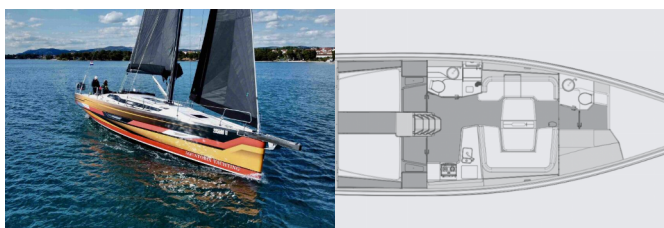

ELAN E6

Iron Man (2024)

Pollen Maritime AS • Martin Linges Vei 25 • Fornebu • Norway

Phone: +47 41 197 474

E-mail: booking@holiday-yacht-charter.com

Web: holiday-yacht-charter.com

Yacht Base	Marina Pirovac, Croatia
Yacht ID	7033
Yacht Brands	Elan Marine
Yacht Name	Iron Man
Production Year	2024
Length	15.30 M
Cabins	4
Berths	8 + 2
WC/Shower	2

COMFORT: Cockpit cushions

DECK: Anchor with chain, Bathing platform, Bimini top, Bow sail locker, Cockpit/stern, outside shower, Deck lights, Electric anchor windlass, Mooring Cleats, Set for steerman (helmsman's chair), Sprayhood, Winch handles