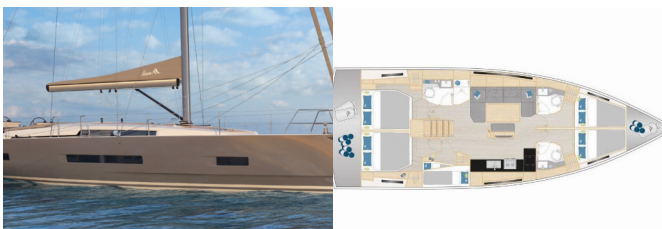

HANSE 460

Riesling (2024)

Pollen Maritime AS • Martin Linges Vei 25 • Fornebu • Norway

Phone: +47 41 197 474

E-mail: booking@holiday-yacht-charter.com

Web: holiday-yacht-charter.com

Yacht Base	Trogir, Yachtclub Seget (Marina Baotić), Croatia
Yacht ID	7030
Yacht Brands	Hanse Yachts
Yacht Name	Riesling
Production Year	2024
Length	14.60 M
Cabins	5
Berths	10 + 1
Persons	11
WC/Shower	3

ADDITIONAL: Flag

COMFORT: Blankets, Pillows, Sheets

DECK: Anchor with chain, Bilge pump - Mechanic, Bimini top, Boat hook, Bosun's chair (Safe seat) (boatswain's chair), Canister for water, Cockpit table, Cockpit/stern, outside shower, Deck brush, Dinghy, Dinghy (byboat) pump, Electric anchor windlass, Fenders, Floating rope, Gangway, Jerry cans for diesel, Mooring ropes, Round/globular fender, Spare anchor (Reserve, Auxiliary anchor), Sprayhood, Water hose, Winch handles