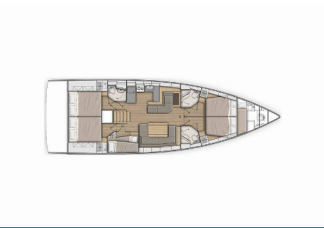

OCEANIS 51.1

Carpe Diem (2022)

Pollen Maritime AS • Martin Linges Vei 25 • Fornebu • Norway

Phone: +47 41 197 474

E-mail: booking@holiday-yacht-charter.com

Web: holiday-yacht-charter.com

Yacht Base	Athens, Alimos Marina, Greece
Yacht ID	7009
Yacht Brands	Beneteau
Yacht Name	Carpe Diem
Production Year	2022
Length	15.94 M
Cabins	5 + 1
Berths	10 + 1
WC/Shower	3 + 1

COMFORT: Cockpit cushions

DECK: Bimini top, Dinghy with outboard engine, Gangway, Hydraulic lifting swimming platform, Sprayhood, Teak cockpit

ENTERTAINMENT: Indoor speakers, Outdoor speakers, Radio

GALLEY: Refrigerator