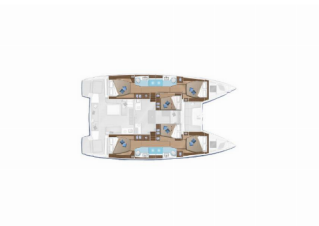

LAGOON 50

Reina (2022)

Pollen Maritime AS • Martin Linges Vei 25 • Fornebu • Norway

Phone: +47 41 197 474

E-mail: booking@holiday-yacht-charter.com

Web: holiday-yacht-charter.com

Yacht Base	Athens, Alimos Marina, Greece
Yacht ID	6991
Yacht Brands	Lagoon
Yacht Name	Reina
Production Year	2022
Length	14.75 M
Cabins	6
Berths	12
Persons	11
WC/Shower	4

COMFORT: Blankets, Cockpit cushions

DECK: Bimini top, Black ball, Cockpit table, Cockpit/stern, outside shower, Dinghy with outboard engine, Electric anchor windlass, Fenders, Hydraulic gangway, Sprayhood, Swimming ladder