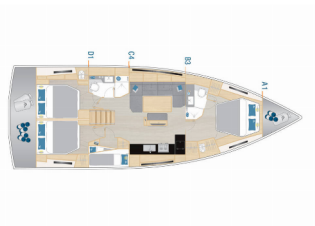

Web: [holiday-yacht-charter.com](http://holiday-yacht-charter.com)

Yacht Base	Marina Kastela, Croatia
Yacht ID	6980
Yacht Brands	Hanse Yachts
Yacht Name	Miss Money Penny - OW
Production Year	2022
Length	14.60 M
Cabins	4
Berths	8 + 1
Persons	9
WC/Shower	2

**COMFORT:** Bed linen, Cockpit cushions

**DECK:** Bathing platform, Bimini top, Cockpit table, Cockpit/stern, outside shower, Dinghy, Electric anchor windlass, Grill/Barbecue/Plancha, Sprayhood, Teak cockpit