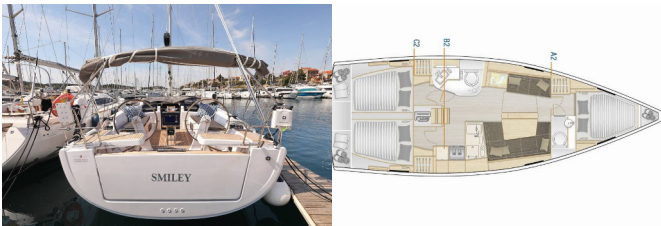

HANSE 388

Smiley (2023)

Pollen Maritime AS • Martin Linges Vei 25 • Fornebu • Norway

Phone: +47 41 197 474

E-mail: booking@holiday-yacht-charter.com

Web: holiday-yacht-charter.com

Yacht Base	Marina Mandalina, Sibenik, Croatia
Yacht ID	6976
Yacht Brands	Hanse Yachts
Yacht Name	Smiley
Production Year	2023
Length	11.40 M
Cabins	3
Berths	6 + 2
Persons	8
WC/Shower	2

COMFORT: Bed linen

DECK: Bathing platform, Bimini top, Cockpit table, Cockpit/stern, outside shower, Dinghy, Electric anchor windlass, Sprayhood, Teak cockpit

ENTERTAINMENT: Indoor speakers, Outdoor speakers, Radio with USB