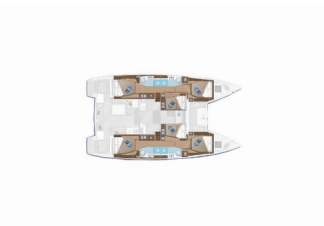

LAGOON 50

Jupiter (2021)

Pollen Maritime AS • Martin Linges Vei 25 • Fornebu • Norway

Phone: +47 41 197 474

E-mail: booking@holiday-yacht-charter.com

Web: holiday-yacht-charter.com

Yacht Base	Lefkas, D-Marin, Greece
Yacht ID	6905
Yacht Brands	Lagoon
Yacht Name	Jupiter
Production Year	2021
Length	14.75 M
Cabins	6 + 1
Berths	12 + 1
Persons	12
WC/Shower	4 + 1

COMFORT: Blankets, Cockpit cushions

DECK: Bathing platform, Bimini top, Black ball, Cockpit table, Cockpit/stern, outside shower, Dinghy with outboard engine, Electric anchor windlass, Fenders, Hydraulic gangway, Sprayhood, Swimming ladder