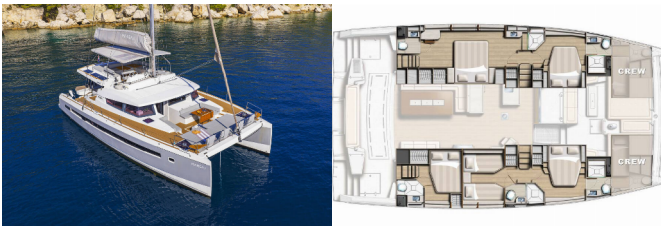

BALI 5.4

Marea I (2020)

Pollen Maritime AS • Martin Linges Vei 25 • Fornebu • Norway

Phone: +47 41 197 474

E-mail: booking@holiday-yacht-charter.com

Web: holiday-yacht-charter.com

Yacht Base	Marina Kastela, Croatia
Yacht ID	6888
Yacht Brands	Catana
Yacht Name	Marea I
Production Year	2020
Length	16.80 M
Cabins	5 + 2
Berths	10 + 2
Persons	12
WC/Shower	5 + 2

COMFORT: Bed linen, Cockpit cushions, Sundeck cushions, Towels

DECK: Bimini top, Cockpit/stern, outside shower, Dinghy with outboard engine, Flybridge, Flybridge with bimini and Fridge, Forward cockpit, Grill/Barbecue/Plancha, Teak cockpit

INTERIOR: Dryer, Electric fans in cabins, Salon table, Washing machine

NAVIGATION: Autopilot, GPS chart plotter, Pilot book, Tridata

SAFETY: VHF radio

SAILS: Electric halyard winch

YACHT ELECTRICS: Air Conditioning, Generator, Heating, Inverter, Solar panels, USB sockets, Watermaker - desalinator