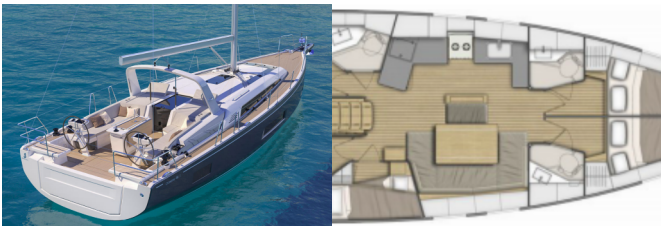

Yacht Base	Rhodes New Marina, Greece
Yacht ID	6879
Yacht Brands	Beneteau
Yacht Name	Rebekka Blue
Production Year	2020
Length	14.60 M
Cabins	5
Berths	10
Persons	10
WC/Shower	3

**COMFORT:** Cockpit cushions

**DECK:** Bathing platform, Bimini top, Dinghy with outboard engine, Gangway, Sprayhood

**ENTERTAINMENT:** Radio, USB

**INTERIOR:** Electric fans in cabins, Electric toilet

**NAVIGATION:** Autopilot, Bow thruster, GPS chart plotter