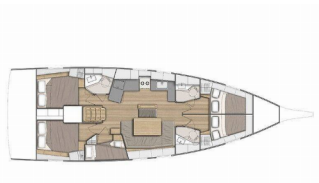

OCEANIS 46.1

Kalmi (2020)

Pollen Maritime AS • Martin Linges Vei 25 • Fornebu • Norway

Phone: +47 41 197 474

E-mail: booking@holiday-yacht-charter.com

Web: holiday-yacht-charter.com

Yacht Base	Lavrion, Main Port, Greece
Yacht ID	6862
Yacht Brands	Beneteau
Yacht Name	Kalmi
Production Year	2020
Length	14.60 M
Cabins	5
Berths	10
Persons	10
WC/Shower	3

DECK: Bimini top, Bimini Top - Mini, Dinghy, Dinghy with outboard engine, Electric anchor windlass, Inox Boarding Ladder, Sprayhood

ENTERTAINMENT: LCD TV + DVD, Outdoor speakers, Radio, TV

GALLEY: Additional fridge, Freezer, Microwave

INTERIOR: Convertible table in salon, Electric fans in cabins

NAVIGATION: Autopilot, Bow thruster, Echosounder/Depthsounder, GPS chart plotter, GPS chart plotter - cockpit, Log, Speed, Depth- echo sounder