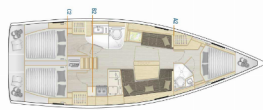

Yacht Base	Marina Kastela, Croatia
Yacht ID	6859
Yacht Brands	Hanse Yachts
Yacht Name	Pollux
Production Year	2020
Length	12.40 M
Cabins	3
Berths	6 + 2
Persons	8
WC/Shower	2

COMFORT: Bed linen

DECK: Bathing platform, Bimini top, Cockpit table, Cockpit/stern, outside shower, Dinghy, Sprayhood, Teak cockpit, Teak deck

ENTERTAINMENT: Fusion radio, Outdoor speakers, Radio CD player

GALLEY: Hot water, Kitchen utensils (Galley equipment, cutlery), Oven, Refrigerator, Stove

NAVIGATION: Autopilot, Bow thruster, Composite steering wheels, GPS chart plotter - cockpit, Nautical charts, Pilot book, Tridata

SAFETY: VHF radio

SAILS: Performance sails

YACHT ELECTRICS: Battery charger, Heating, Inverter