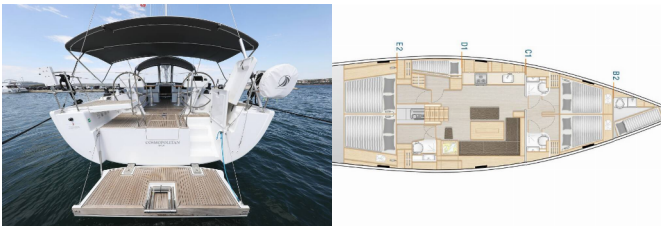

HANSE 508

Cosmopolitan (2020)

Pollen Maritime AS • Martin Linges Vei 25 • Fornebu • Norway

Phone: +47 41 197 474

E-mail: booking@holiday-yacht-charter.com

Web: holiday-yacht-charter.com

Yacht Base	Marina Kornati, Biograd, Croatia
Yacht ID	6856
Yacht Brands	Hanse Yachts
Yacht Name	Cosmopolitan
Production Year	2020
Length	15.55 M
Cabins	5 + 1
Berths	10 + 2 + 1
Persons	12
WC/Shower	3 + 1

COMFORT: Bed linen

DECK: Bathing platform, Bimini top, Cockpit table, Cockpit/stern, outside shower, Dinghy, Sprayhood, Teak cockpit

ENTERTAINMENT: Outdoor speakers, Radio CD player, TV

GALLEY: Freezer, Hot water, Kitchen utensils (Galley equipment, cutlery), Oven, Refrigerator, Stove