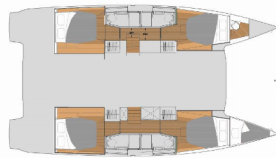

Yacht Base	Trogir, Yachtclub Seget (Marina Baotic), Croatia
Yacht ID	683
Yacht Brands	Fountaine Pajot
Yacht Name	Princess Valeria
Production Year	2020
Length	13.45 M
Cabins	4 + 1
Berths	8 + 2 + 1
WC/Shower	4 + 1

COMFORT: Beach towel, Bed linen, Cockpit cushions, Towels

DECK: Anchor chain counter, Bilge pump - Mechanic, Bimini top, Boat hook, Bosun's chair (Safe seat) (boatswain's chair), Cockpit fridge, Cockpit table, Cockpit/stern, outside shower, Davit, Dinghy, Electric anchor windlass, Fenders, Gangway, Grill/Barbecue/Plancha, Outboard engine, Spare anchor (Reserve, Auxiliary anchor), Sprayhood, Teak cockpit

ENTERTAINMENT: Outdoor speakers, Radio with USB, TV, Underwater lights, Wi-Fi Internet

GALLEY: Freezer, Gas bottles, Hot water, Kitchen utensils (Galley equipment, cutlery), Microwave, Nescaffe Dolce Gusto Coffee Maker, Oven, Refrigerator, Stove

INTERIOR: Convertible table in salon, Electric fans in cabins, Electric toilet, LED interior lights

NAVIGATION: AIS, Autopilot, Binoculars, Compass, GPS chart plotter, Nautical charts, Pilot book, Wind instrument/Anemometer

SAFETY: Black Water Tank, Buoyant smoke signal, Distress signals, Fire axe, Fire extinguisher, First aid kit, Fog horn, Life belts (Safety harness), Life jackets, Liferaft, VHF radio

SAILS: Electric main sail winch, Lazy bag

YACHT ELECTRICS: Air Conditioning, Battery charger, Bilge pump - Electric, Generator, Heating, Inverter, Shore connection 220 V, Solar panels