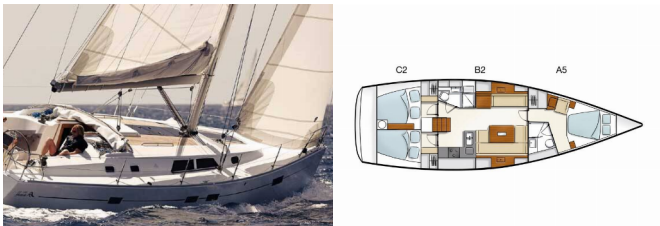

HANSE 430

Tria S (2009)

Pollen Maritime AS • Martin Linges Vei 25 • Fornebu • Norway

Phone: +47 41 197 474

E-mail: booking@holiday-yacht-charter.com

Web: holiday-yacht-charter.com

Yacht Base	Kos, Kos Marina, Greece
Yacht ID	6809
Yacht Brands	Hanse Yachts
Yacht Name	Tria S
Production Year	2009
Length	13.30 M
Cabins	3
Berths	6
WC/Shower	2

COMFORT: Cockpit cushions

DECK: Anchor with chain, Bimini top, Bosun's chair (Safe seat) (boatswain's chair), Cockpit table, Cockpit/stern, outside shower, Dinghy, Dinghy with outboard engine, Fenders, Outboard engine, Sprayhood