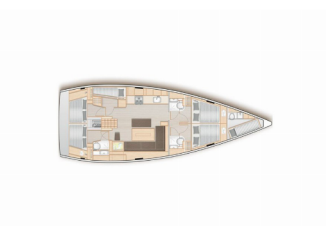

Yacht Base	Rhodes New Marina, Greece
Yacht ID	6808
Yacht Brands	Hanse Yachts
Yacht Name	El Grande
Production Year	2019
Length	15.55 M
Cabins	5 + 1
Berths	10 + 1
WC/Shower	3 + 1

**COMFORT:** Cockpit cushions

**DECK:** Bathing platform, Bimini top, Dinghy with outboard engine, Sprayhood, Swimming ladder

**GALLEY:** Kitchen utensils (Galley equipment, cutlery)

**INTERIOR:** Electric fans, Electric toilet

**NAVIGATION:** Autopilot, Bow thruster