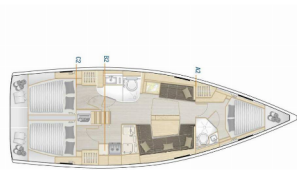

HANSE 418

Blue Eagle (2019)

Pollen Maritime AS • Martin Linges Vei 25 • Fornebu • Norway

Phone: +47 41 197 474

E-mail: booking@holiday-yacht-charter.com

Web: holiday-yacht-charter.com

Yacht Base	Marina Kastela, Croatia
Yacht ID	6790
Yacht Brands	Hanse Yachts
Yacht Name	Blue Eagle
Production Year	2019
Length	12.40 M
Cabins	3
Berths	6 + 2
Persons	8
WC/Shower	2

COMFORT: Bed linen

DECK: Bathing platform, Bimini top, Cockpit table, Cockpit/stern, outside shower, Dinghy, Electric anchor windlass, Sprayhood, Teak cockpit

ENTERTAINMENT: Outdoor speakers, Radio CD player