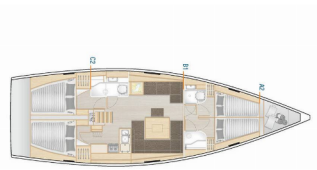

Yacht Base	Marina Kastela, Croatia
Yacht ID	6788
Yacht Brands	Hanse Yachts
Yacht Name	Chloe
Production Year	2019
Length	14.04 M
Cabins	4
Berths	8 + 2
Persons	10
WC/Shower	2

**COMFORT:** Bed linen

**DECK:** Bathing platform, Bimini top, Cockpit table, Cockpit/stern, outside shower, Dinghy, Electric anchor windlass, Sprayhood, Teak cockpit