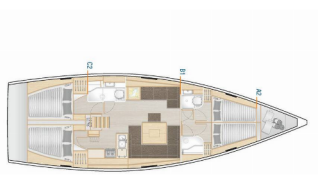

Yacht Base	Marina Kornati, Biograd, Croatia
Yacht ID	6782
Yacht Brands	Hanse Yachts
Yacht Name	Apollo
Production Year	2019
Length	14.04 M
Cabins	4
Berths	8 + 2
Persons	10
WC/Shower	2

**COMFORT:** Bed linen

**DECK:** Bathing platform, Bimini top, Cockpit table, Cockpit/stern, outside shower, Dinghy, Electric anchor windlass, Sprayhood, Teak cockpit

**ENTERTAINMENT:** Outdoor speakers, Radio CD player

**GALLEY:** Gas cookers, Hot water, Kitchen utensils (Galley equipment, cutlery), Oven, Refrigerator