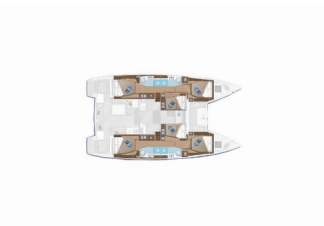

LAGOON 50

Andromeda (2019)

Pollen Maritime AS • Martin Linges Vei 25 • Fornebu • Norway

Phone: +47 41 197 474

E-mail: booking@holiday-yacht-charter.com

Web: holiday-yacht-charter.com

Yacht Base	Lefkas, D-Marin, Greece
Yacht ID	6766
Yacht Brands	Lagoon
Yacht Name	Andromeda
Production Year	2019
Length	14.75 M
Cabins	6 + 2
Berths	12 + 1
Persons	12
WC/Shower	4 + 1

COMFORT: Blankets, Cockpit cushions

DECK: Bathing platform, Bimini top, Black ball, Cockpit table, Cockpit/stern, outside shower, Dinghy with outboard engine, Electric anchor windlass, Fenders, Flybridge, Gangway, Hydraulic gangway, Sprayhood, Swimming ladder