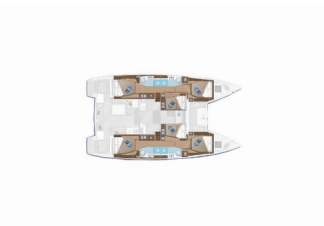

LAGOON 50

K3 (2019)

Pollen Maritime AS • Martin Linges Vei 25 • Fornebu • Norway

Phone: +47 41 197 474

E-mail: booking@holiday-yacht-charter.com

Web: holiday-yacht-charter.com

Yacht Base	Kos, Kos Marina, Greece
Yacht ID	6765
Yacht Brands	Lagoon
Yacht Name	K3
Production Year	2019
Length	14.75 M
Cabins	6 + 2
Berths	12 + 2
Persons	12
WC/Shower	4 + 1

COMFORT: Cockpit cushions

DECK: Bimini top, Black ball, Cockpit table, Cockpit/stern, outside shower, Dinghy, Dinghy (byboat) pump, Electric anchor windlass, Fenders, Flybridge, Flybridge with bimini and Fridge, Hard Top Bimini, Hydraulic gangway, Main anchor, Outboard engine, Sprayhood, Swimming ladder

ENTERTAINMENT: Radio CD mp3 player, Radio CD player, AUX input, Radio CD player, USB, AUX input, Radio CD/MP3 player, AUX input, Underwater lights, USB

GALLEY: Stove

INTERIOR: Barometer, Electric fans in cabins