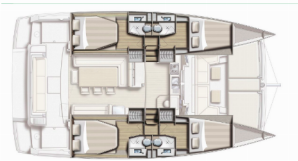

Yacht Base	Marina Kastela, Croatia
Yacht ID	6735
Yacht Brands	Catana
Yacht Name	Kanalu
Production Year	2018
Length	12.35 M
Cabins	4
Berths	8 + 2
Persons	10
WC/Shower	4

COMFORT: Bed linen, Cockpit cushions, Sun mattresses

DECK: Bathing platform, Bimini top, Cockpit table, Cockpit/stern, outside shower, Dinghy, Electric anchor windlass, Flybridge, Forward cockpit

ENTERTAINMENT: Outdoor speakers, Radio CD mp3 player + USB

GALLEY: Freezer, Gas cookers, Hot water, Kitchen utensils (Galley equipment, cutlery), Oven, Refrigerator

INTERIOR: Electric toilet

NAVIGATION: Autopilot, GPS chart plotter, Navigation (Nautical) charts and nautical guide, Pilot book, Tridata

SAFETY: Set of tools, VHF radio

SAILS: Electric primary winch

YACHT ELECTRICS: Battery charger, Inverter, Solar panels