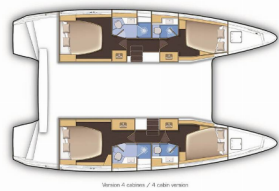

Yacht Base	Athens, Alimos Marina, Greece
Yacht ID	673
Yacht Brands	Lagoon
Yacht Name	Aktis
Production Year	2020
Length	12.80 M
Cabins	4 + 2
Berths	8 + 2 + 2
WC/Shower	4 + 1

**COMFORT:** Outside cushions

**DECK:** Cockpit fridge, Dinghy, Teak cockpit

**ENTERTAINMENT:** Bean Bag Chair, Fusion radio, Indoor speakers, Outdoor speakers, Stand up paddle (SUP) - FREE, Underwater lights

**GALLEY:** Freezer, NESPRESSO coffee machine, Toaster