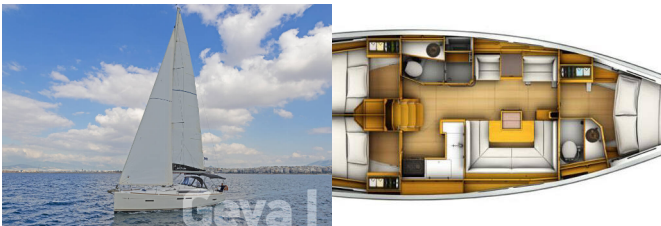

SUN ODYSSEY 419

Geva I (2018)

Pollen Maritime AS • Martin Linges Vei 25 • Fornebu • Norway

Phone: +47 41 197 474

E-mail: booking@holiday-yacht-charter.com

Web: holiday-yacht-charter.com

Yacht Base	Rhodes New Marina, Greece
Yacht ID	6724
Yacht Brands	Jeanneau
Yacht Name	Geva I
Production Year	2018
Length	12.76 M
Cabins	3
Berths	6 + 2
WC/Shower	2

COMFORT: Cockpit cushions, Outside cushions

DECK: Anchor with chain, Bathing platform, Bimini top, Boat hook, Cockpit table, Dinghy, Dinghy with outboard engine, Fenders, Gangway, Outboard engine, Spare anchor (Reserve, Auxiliary anchor), Sprayhood, Swimming ladder, Water hose, Winch handles