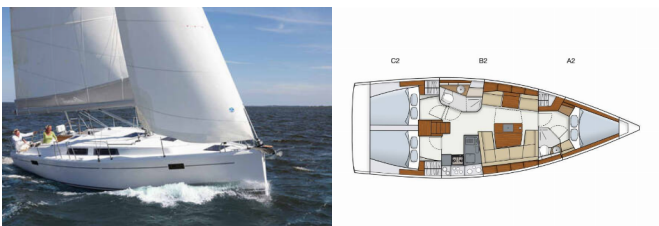

HANSE 415

Kuro Siwo (2017)

Pollen Maritime AS • Martin Linges Vei 25 • Fornebu • Norway

Phone: +47 41 197 474

E-mail: booking@holiday-yacht-charter.com

Web: holiday-yacht-charter.com

Yacht Base	Rhodes New Marina, Greece
Yacht ID	6691
Yacht Brands	Hanse Yachts
Yacht Name	Kuro Siwo
Production Year	2017
Length	12.40 M
Cabins	3
Berths	6
WC/Shower	2

COMFORT: Blankets, Cockpit cushions, Outside cushions

DECK: Anchor, Anchor Delta, Anchor with chain, Bathing platform, Bimini top, Black ball, Boat hook, Cockpit table, Dinghy, Dinghy with outboard engine, Fenders, Gangway, Outboard engine, Spare anchor (Reserve, Auxiliary anchor), Sprayhood, Swimming ladder, Water hose, Winch handles