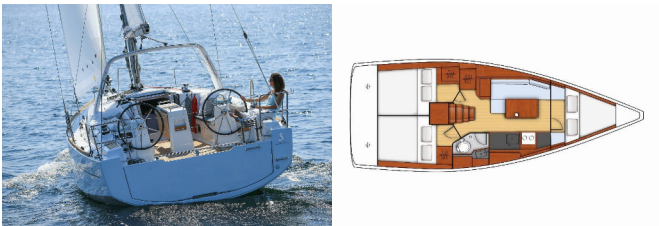

OCEANIS 35

Hobbit (2015)

Pollen Maritime AS • Martin Linges Vei 25 • Fornebu • Norway

Phone: +47 41 197 474

E-mail: booking@holiday-yacht-charter.com

Web: holiday-yacht-charter.com

Yacht Base	Kos, Kos Marina, Greece
Yacht ID	6645
Yacht Brands	Beneteau
Yacht Name	Hobbit
Production Year	2015
Length	10.45 M
Cabins	3
Berths	6 + 2
WC/Shower	1

COMFORT: Cockpit cushions, Outside cushions

DECK: Anchor with chain, Bathing platform, Bimini top, Black ball, Boat hook, Cockpit table, Dinghy, Dinghy with outboard engine, Electric anchor windlass, Fenders, Gangway, Outboard engine, Spare anchor (Reserve, Auxiliary anchor), Sprayhood, Swimming ladder, Water hose, Winch handles

SAILS: Lazy bag, Lazy jacks

YACHT ELECTRICS: 220V socket, Battery charger, Shore connection 220 V, Solar panels, USB charger for mobile phone and laptop, USB sockets

PRICE AND AVAILABILITY

Oceanis 35 Hobbit (2015)