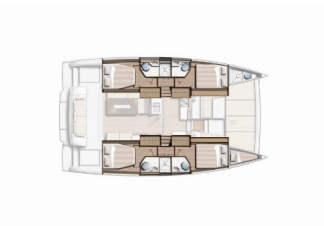

BALI 4.2

Pastel (2023)

Pollen Maritime AS • Martin Linges Vei 25 • Fornebu • Norway

Phone: +47 41 197 474

E-mail: booking@holiday-yacht-charter.com

Web: holiday-yacht-charter.com

Yacht Base	Athens, Alimos Marina, Greece
Yacht ID	6556
Yacht Brands	Catana
Yacht Name	Pastel
Production Year	2023
Length	12.85 M
Cabins	4 + 1
Berths	8 + 1
WC/Shower	4 + 1

COMFORT: Cockpit cushions, Deck cushions, Mosquito nets, Outside cushions, Salon cushions, Sun mattresses

DECK: Anchor swivel, Anchor with chain, Bimini top, Cockpit grill, Cockpit table, Cockpit/stern, outside shower, Davit, Dinghy, Electric anchor windlass, Fenders, Forward cockpit, Mooring Cleats, Mooring ropes, Pulpit seat, Round/globular fender, Spare anchor (Reserve, Auxiliary anchor), Swimming ladder