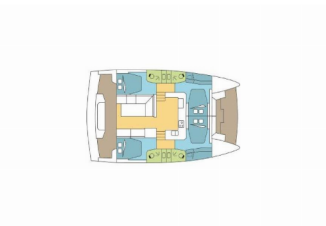

Yacht Base	Cote D'Azur, Port Pin Rolland, France
Yacht ID	6446
Yacht Brands	Catana
Yacht Name	LE WH
Production Year	2023
Length	12.31 M
Cabins	4
Berths	8 + 2
Persons	12
WC/Shower	4

**COMFORT:** Cockpit cushions, Mosquito nets, Sundeck cushions

**DECK:** Bimini top, Chain counter on helm station, Cockpit table, Cockpit/stern, outside shower, Davit, Electric anchor windlass, Fly sunbathing area, Flybridge, Forward cockpit, Swimming ladder

**ENTERTAINMENT:** Fusion radio