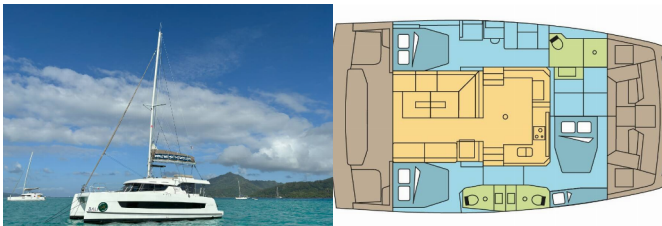

BALI CATSPACE OW

PÜRRSEVERANCE (2022)

Pollen Maritime AS • Martin Linges Vei 25 • Fornebu • Norway

Phone: +47 41 197 474

E-mail: booking@holiday-yacht-charter.com

Web: holiday-yacht-charter.com

| | |
|-----------------|----------------------------------|
| Yacht Base | Nassau, Palm Cay Marina, Bahamas |
| Yacht ID | 6407 |
| Yacht Brands | Catana |
| Yacht Name | PÜRRSEVERANCE |
| Production Year | 2022 |
| Length | 12.31 M |
| Cabins | 3 |
| Berths | 6 + 2 |
| Persons | 9 |
| WC/Shower | 3 |

COMFORT: Cockpit cushions, Mosquito nets

DECK: Bar, Bimini top, Chain counter on helm station, Cockpit table, Cockpit/stern, outside shower, Davit, Electric anchor windlass, Fly sunbathing area, Flybridge, Foredeck sunbathing area, Grill/Barbecue/Plancha, Outboard engine, Spring cleats, Swimming ladder