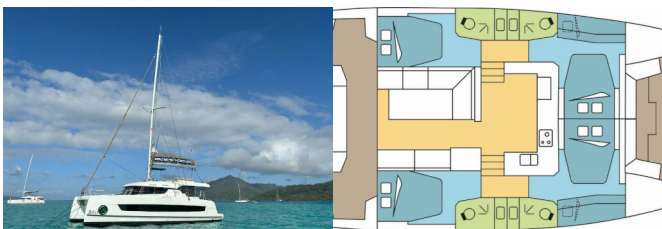

<b>Yacht Base</b>	Polynesia, Raiatea, French Polynesia
<b>Yacht ID</b>	6400
<b>Yacht Brands</b>	Catana
<b>Yacht Name</b>	YDIL
<b>Production Year</b>	2022
<b>Length</b>	12.31 M
<b>Cabins</b>	4
<b>Berths</b>	8
<b>Persons</b>	10
<b>WC/Shower</b>	4

**COMFORT:** Cockpit cushions, Mosquito nets

**DECK:** Bimini top, Cockpit table, Cockpit/stern, outside shower, Davit, Electric anchor windlass, Flybridge, Grill/Barbecue/Plancha, Swimming ladder

**ENTERTAINMENT:** Radio