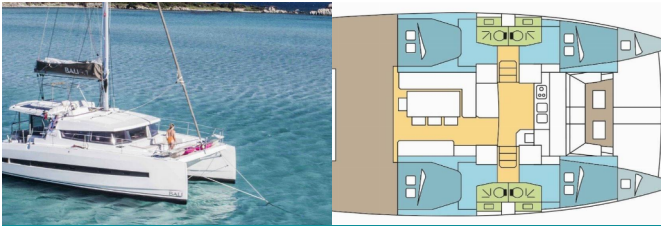

BALI 4.1

LINDIR (2021)

Pollen Maritime AS • Martin Linges Vei 25 • Fornebu • Norway

Phone: +47 41 197 474

E-mail: booking@holiday-yacht-charter.com

Web: holiday-yacht-charter.com

Yacht Base	Polynesia, Raiatea, French Polynesia
Yacht ID	6318
Yacht Brands	Catana
Yacht Name	LINDIR
Production Year	2021
Length	12.35 M
Cabins	4 + 2
Berths	8 + 2
Persons	10
WC/Shower	4

COMFORT: Cockpit cushions

DECK: Bimini top, Cockpit table, Cockpit/stern, outside shower, Davit, Dinghy with outboard engine, Electric anchor windlass, Flybridge, Swimming ladder

ENTERTAINMENT: Outdoor speakers, Radio