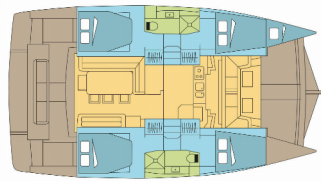

BALI 4.1

Boomerang (2020)

Pollen Maritime AS • Martin Linges Vei 25 • Fornebu • Norway

Phone: +47 41 197 474

E-mail: booking@holiday-yacht-charter.com

Web: holiday-yacht-charter.com

Yacht Base	Marsh Harbour, Conch Inn Marina, Bahamas
Yacht ID	6292
Yacht Brands	Catana
Yacht Name	Boomerang
Production Year	2020
Length	12.35 M
Cabins	4 + 1
Berths	8 + 1
Persons	9
WC/Shower	2

COMFORT: Mosquito nets

DECK: Anchor with chain, Bathing platform, Bilge pump - Mechanic, Bimini top, Cockpit/stern, outside shower, Electric anchor windlass, Grill/Barbecue/Plancha, Spare anchor (Reserve, Auxiliary anchor)