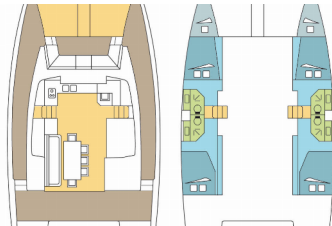

Yacht Base	BVI, Hodge's Creek Marina, British Virgin Islands
Yacht ID	6268
Yacht Brands	Catana
Yacht Name	BETTY'S DREAM
Production Year	2020
Length	13.20 M
Cabins	4 + 2
Berths	8 + 2 + 2
Persons	12
WC/Shower	4

**COMFORT:** Cockpit cushions

**DECK:** Bathing platform, Bimini top, Cockpit table, Cockpit/stern, outside shower, Davit, Dinghy, Electric anchor windlass, Flybridge

**ENTERTAINMENT:** Fusion radio

**GALLEY:** Freezer, Refrigerator

**INTERIOR:** Convertible table in salon, Electric fans in cabins

**NAVIGATION:** Autopilot, Depthsounder, GPS chart plotter, Speedometer (Speed log), Wind instrument/Anemometer

**SAFETY:** VHF radio

**SAILS:** Electric winch, Lazy bag, Lazy jacks