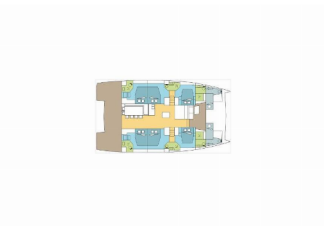

Yacht Base	Athens, Alimos Marina, Greece
Yacht ID	6255
Yacht Brands	Catana
Yacht Name	OLWE
Production Year	2020
Length	16.80 M
Cabins	6 + 2
Berths	12 + 2
Persons	12
WC/Shower	6 + 2

**COMFORT:** Cockpit cushions