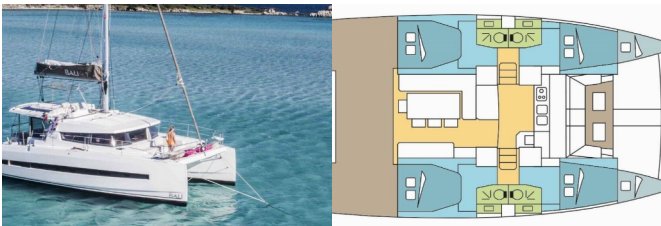

BALI 4.1

NIELTHI (2020)

Pollen Maritime AS • Martin Linges Vei 25 • Fornebu • Norway

Phone: +47 41 197 474

E-mail: booking@holiday-yacht-charter.com

Web: holiday-yacht-charter.com

Yacht Base	La Paz, Costa Baja Marina, Mexico
Yacht ID	6254
Yacht Brands	Catana
Yacht Name	NIELTHI
Production Year	2020
Length	12.35 M
Cabins	4 + 2
Berths	8 + 2 + 2
Persons	12
WC/Shower	4

COMFORT: Cockpit cushions

DECK: Bimini top, Cockpit table, Cockpit/stern, outside shower, Davit, Dinghy, Electric anchor windlass, Swimming ladder

ENTERTAINMENT: Fusion radio, Outdoor speakers

GALLEY: Freezer, Oven, Refrigerator, Stove

INTERIOR: Convertible table in salon, Electric fans in cabins

NAVIGATION: Autopilot, Depthsounder, GPS chart plotter, Speedometer (Speed log), Wind instrument/Anemometer

SAFETY: VHF radio

SAILS: Electric winch, Lazy bag, Lazy jacks