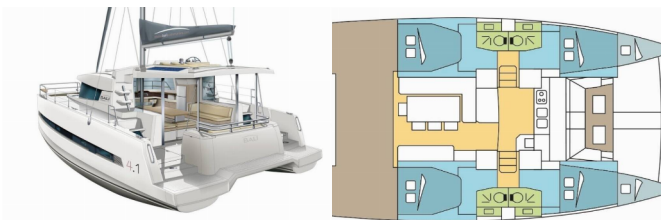

Yacht Base	Phuket, Yacht Haven Marina, Thailand
Yacht ID	6252
Yacht Brands	Catana
Yacht Name	MELETH
Production Year	2020
Length	12.35 M
Cabins	4 + 2
Berths	8 + 2
Persons	10
WC/Shower	4

**COMFORT:** Cockpit cushions

**DECK:** Bimini top, Cockpit table, Cockpit/stern, outside shower, Davit, Dinghy, Electric anchor windlass, Outboard engine, Swimming ladder

**ENTERTAINMENT:** Fusion radio, Outdoor speakers

**GALLEY:** Freezer, Kitchen utensils (Galley equipment, cutlery), Oven, Refrigerator, Stove

**INTERIOR:** Convertible table in salon, Electric fans in cabins

**NAVIGATION:** Autopilot, GPS chart plotter, Wind/speed/depth instruments

**SAFETY:** VHF radio

**SAILS:** Electric winch, Lazy bag, Lazy jacks