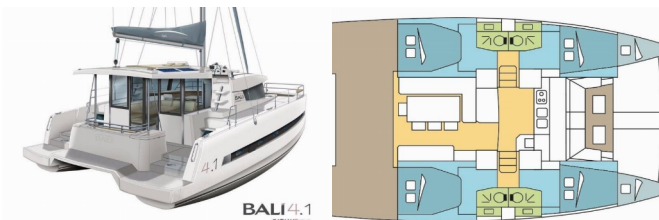

|                        |  |
|------------------------|--|
| <b>Yacht Base</b>      | New Caledonia, Noumea, Port Moselle, New Caledonia |
| <b>Yacht ID</b>        | 6194   |
| <b>Yacht Brands</b>    | Catana   |
| <b>Yacht Name</b>      | CALLUNE  |
| <b>Production Year</b> | 2020   |
| <b>Length</b>          | 12.35 M  |
| <b>Cabins</b>          | 4 + 2  |
| <b>Berths</b>          | 8 + 2 + 2  |
| <b>Persons</b>         | 12   |
| <b>WC/Shower</b>       | 4  |

**COMFORT:** Cockpit cushions

**DECK:** Bimini top, Cockpit table, Cockpit/stern, outside shower, Davit, Dinghy, Electric anchor windlass, Outboard engine, Swimming ladder

**ENTERTAINMENT:** Outdoor speakers, Radio