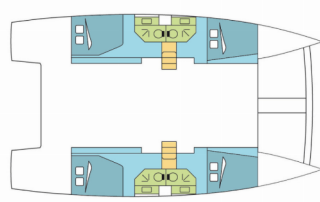

BALI 4.3

NAUTILUS_DB (2017)

Pollen Maritime AS • Martin Linges Vei 25 • Fornebu • Norway

Phone: +47 41 197 474

E-mail: booking@holiday-yacht-charter.com

Web: holiday-yacht-charter.com

Yacht Base	Whitsundays, Airlie Beach, Coral Sea Marina, Australia And Oceania
Yacht ID	6092
Yacht Brands	Catana
Yacht Name	NAUTILUS_DB
Production Year	2017
Length	13.20 M
Cabins	4
Berths	8 + 2
Persons	10
WC/Shower	4

INTERIOR: Convertible table in salon, Electric fans in cabins

NAVIGATION: Autopilot, Compass, Depthsounder, GPS chart plotter, Speedometer (Speed log), Wind instrument/Anemometer

SAFETY: VHF radio

SAILS: Lazy bag, Lazy jacks