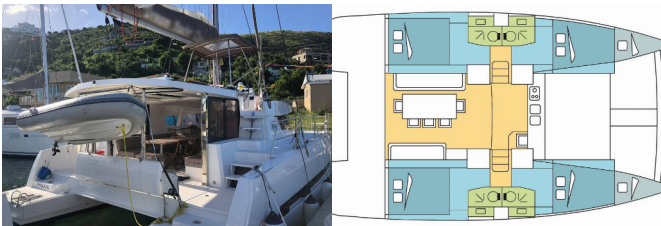

Yacht Base	La Paz, Costa Baja Marina, Mexico
Yacht ID	5998
Yacht Brands	Catana
Yacht Name	INAGUA
Production Year	2018
Length	11.99 M
Cabins	4 + 2
Berths	8 + 2
Persons	10
WC/Shower	4

**COMFORT:** Cockpit cushions, Deck cushions

**DECK:** Bathing platform, Bimini top, Cockpit table, Cockpit/stern, outside shower, Davit, Dinghy, Electric anchor windlass, Swimming ladder

**ENTERTAINMENT:** Fusion radio, Outdoor speakers

**GALLEY:** Freezer, Refrigerator

**INTERIOR:** Electric fans in cabins

**NAVIGATION:** Autopilot, Depthsounder, GPS chart plotter, Speedometer (Speed log), Wind instrument/Anemometer

**SAFETY:** VHF radio

**SAILS:** Electric winch, Lazy bag, Lazy jacks