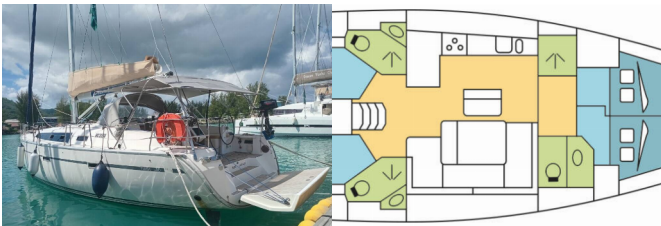

Yacht Base	Seychelles, Praslin, Seychelles
Yacht ID	5580
Yacht Brands	Bavaria
Yacht Name	BIZET
Production Year	2017
Length	14.27 M
Cabins	4
Berths	8
Persons	8
WC/Shower	3

**DECK:** Bathing platform, Bimini top, Cockpit table, Cockpit/stern, outside shower, Dinghy, Electric anchor windlass, Outboard engine, Sprayhood, Swimming ladder