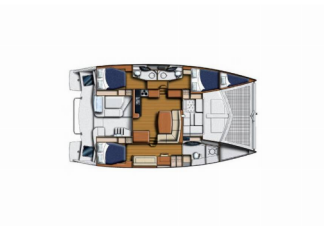

LEOPARD 45

Manaphy (2020)

Pollen Maritime AS • Martin Linges Vei 25 • Fornebu • Norway

Phone: +47 41 197 474

E-mail: booking@holiday-yacht-charter.com

Web: holiday-yacht-charter.com

Yacht Base	Trogir, Yachtclub Seget (Marina Baotic), Croatia
Yacht ID	5570
Yacht Brands	Leopard
Yacht Name	Manaphy
Production Year	2020
Length	13.72 M
Cabins	3 + 1
Berths	6 + 2 + 1
Persons	9
WC/Shower	3

COMFORT: Cockpit cushions

DECK: Anchor line, Anchor swivel, Anchor with chain, Bimini top, Black ball, Black conus, Bosun's chair (Safe seat) (boatswain's chair), Canister for water, Cockpit/stern, outside shower, Dinghy (byboat) pump, Dinghy with outboard engine, Electric anchor windlass, Fenders, Gangway, Impeller, V-belt, oilfilter, Mooring ropes, Plastic bucket, Remote control for anchor winch with chain counter at helm, Repair box for dinghy, Round/globular fender, Sprayhood, Teak cockpit, Water hose